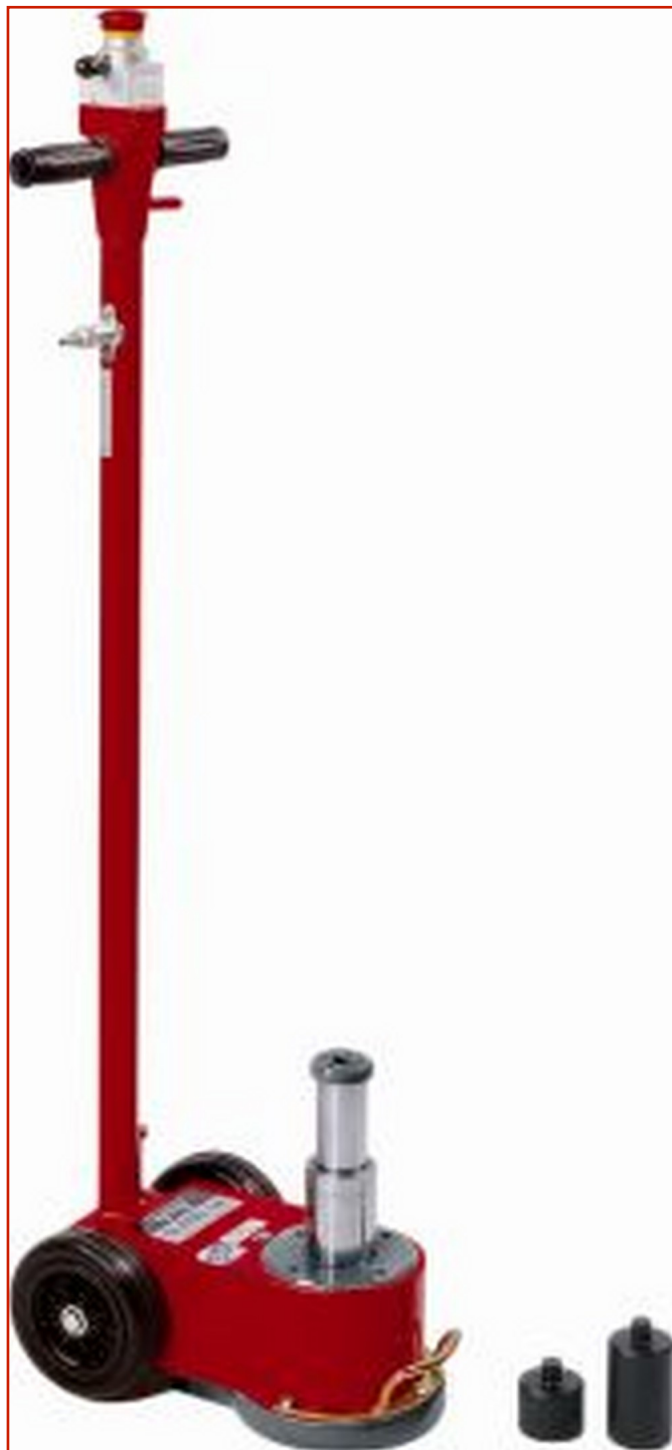

AUTO / AUTOCARRO > AUTO / AUTOCARRO - SOLLEVATORI

CRICCO PASQUIN P152C

Code: **ACR0100000006**

TOSI SNC