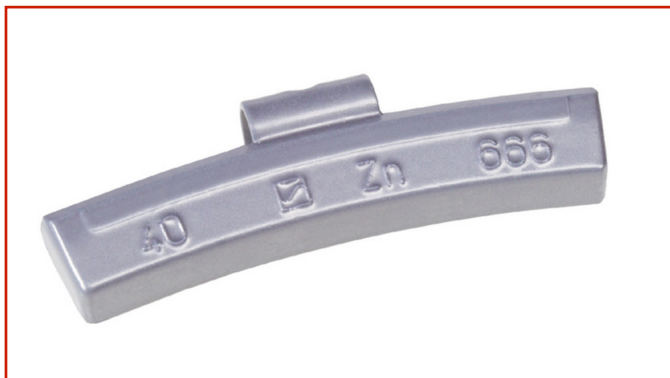

CAR / TRUCK > CAR / TRUCK - BALANCING > CLIP-ON WEIGHTS FOR CAR AND TRUCK

ZINC CLIP-ON WEIGHT 666

clip-on weight for ALLOY wheels

Code: **MEQ01VMAE0001**

Contrappeso universale per cerchi in lega leggera Tubeless