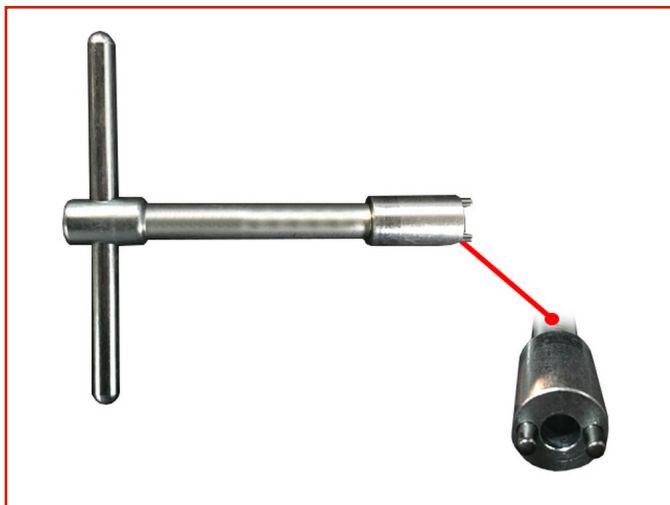

MOTORBIKE &gt; VARIOUS

**KEY PARACHUTE VALVE TYPE AVA  
186**Code: **MMO03VTXA0031**

Tool for disassembling the parachute valve of the hydraulic pistons of the Piaggio Porter tipping platform.

**TOSI SNC**