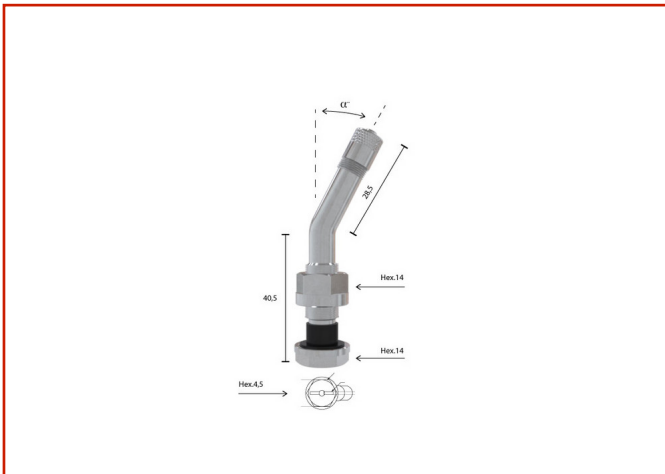

CAR / TRUCK > CAR / TRUCK - VALVES AND ACCESSORIES > VALVE TRUCK

**TRUCK TUBELESS VALVE 1330**Code: **MMO03ATXG0013**

Valve tubeless truck, nickel plated aluminum rims.

Recommended tightening torque: 12÷15 Nm

Rim hole: 9.7 mm [.389 "]

TOSI SNC