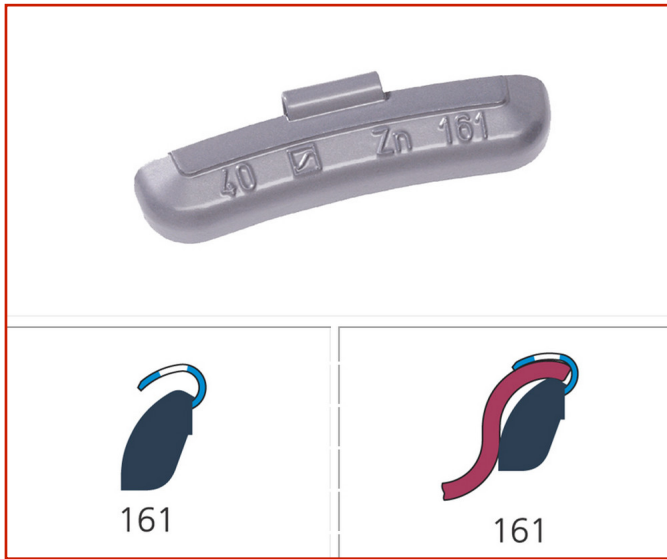

CAR / TRUCK > CAR / TRUCK - BALANCING > CLIP-ON WEIGHTS FOR CAR AND TRUCK

ZINC CLIP-ON WEIGHT 161

clip-on weight for STEEL wheels

Code: **MEQ01VMHT0001**

Universal iron rims weight

TOSI SNC