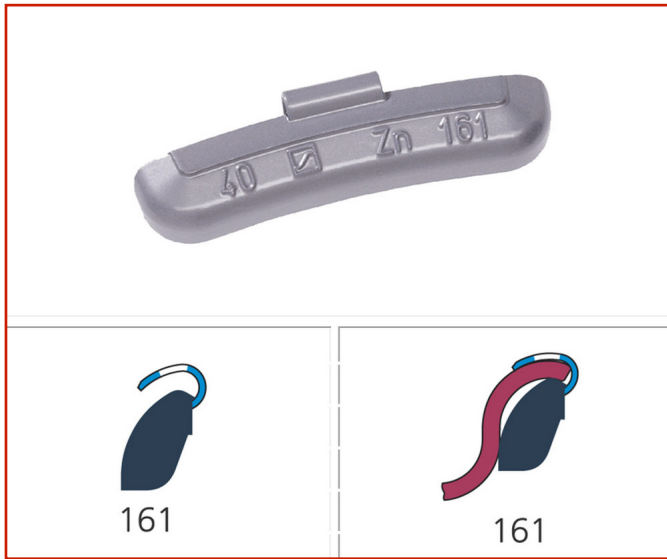

CAR / TRUCK > CAR / TRUCK - BALANCING > CLIP-ON WEIGHTS FOR CAR AND TRUCK

## ZINC CLIP-ON WEIGHT 161

clip-on weight for STEEL wheels

Code: **MEQ01VMHT0001**

Universal iron rims weight

TOSI SNC