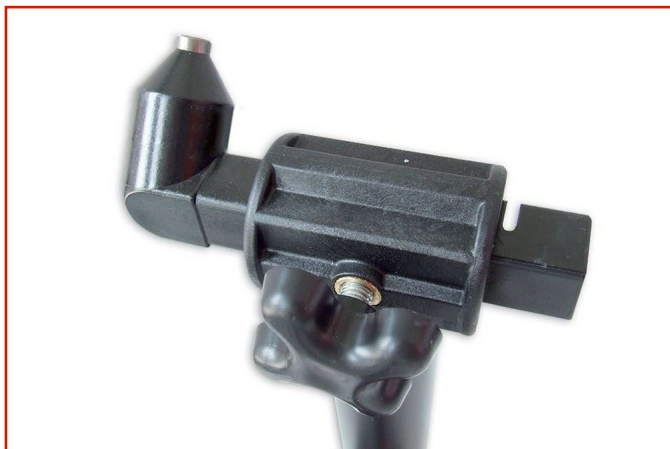

MOTORBIKE > BIKE - EASELS / PINS / STANDS / SLIDERS / ACCESSORIES > SLIDERS

**E600/08 - SLIDER CONE
ASYMMETRIC**

Code: **MOF04XXXX0052**

Kit cone sliders asymmetric front stand.