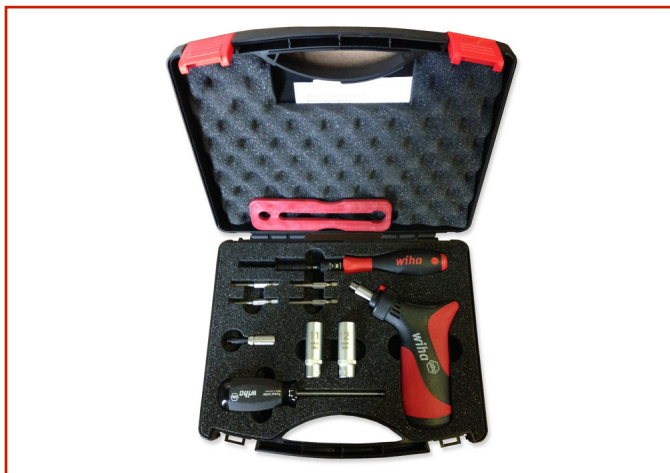

CAR / TRUCK > AUTO / AUTOCARRO - VALVE TPMS & ACCESSORY > ACCESSORY VALVE TPMS

TPMS TOOL KIT PROFESSIONAL

Code: **MTP02XXXX0104**

Torque tools for proper assembly and disassembly of TPMS sensors. Enable it to perform properly the maintenance of all the sensors available on the market, respecting the characteristics of the tightening torque, to ensure a perfect seal and to prevent damage or breakage.