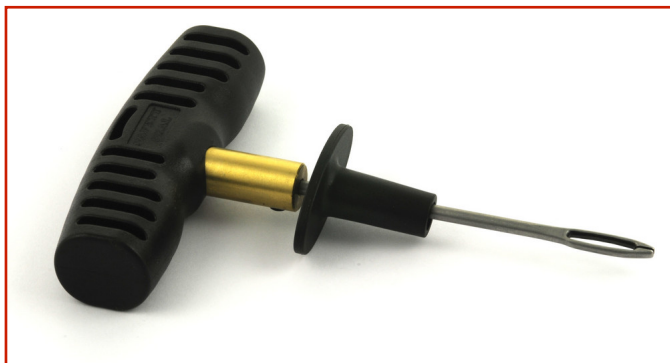

CAR / TRUCK > CAR / TRUCK - EQUIPMENT AND ACCESSORIES TO REPAIR TUBELESS

**EXTERNAL REPAIR TOOL 8906 /  
8916**

Code: **MRI07VXXX0008**

Repair tool for external repair