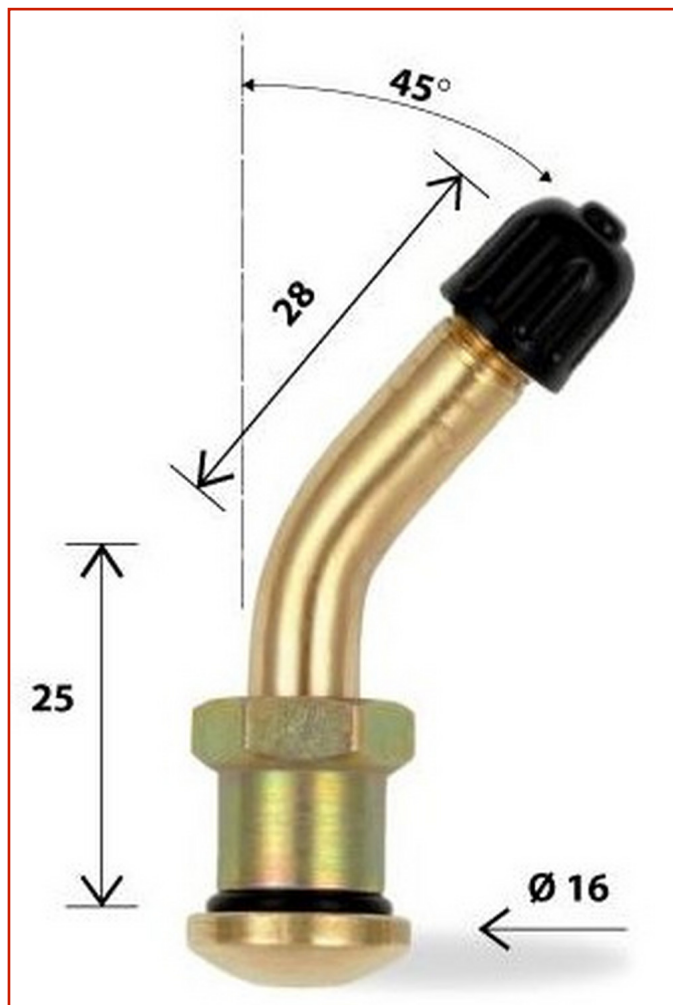

CAR / TRUCK > CAR / TRUCK - VALVES AND ACCESSORIES > VALVE TRUCK

**TRUCK TUBELESS VALVE**Code: **MMO03ATXA0060**

Valvola tubeless per autocarro con foro cerchio 9,7 mm (0,389")

10 PCS BULK PACKAGE

TOSI SNC