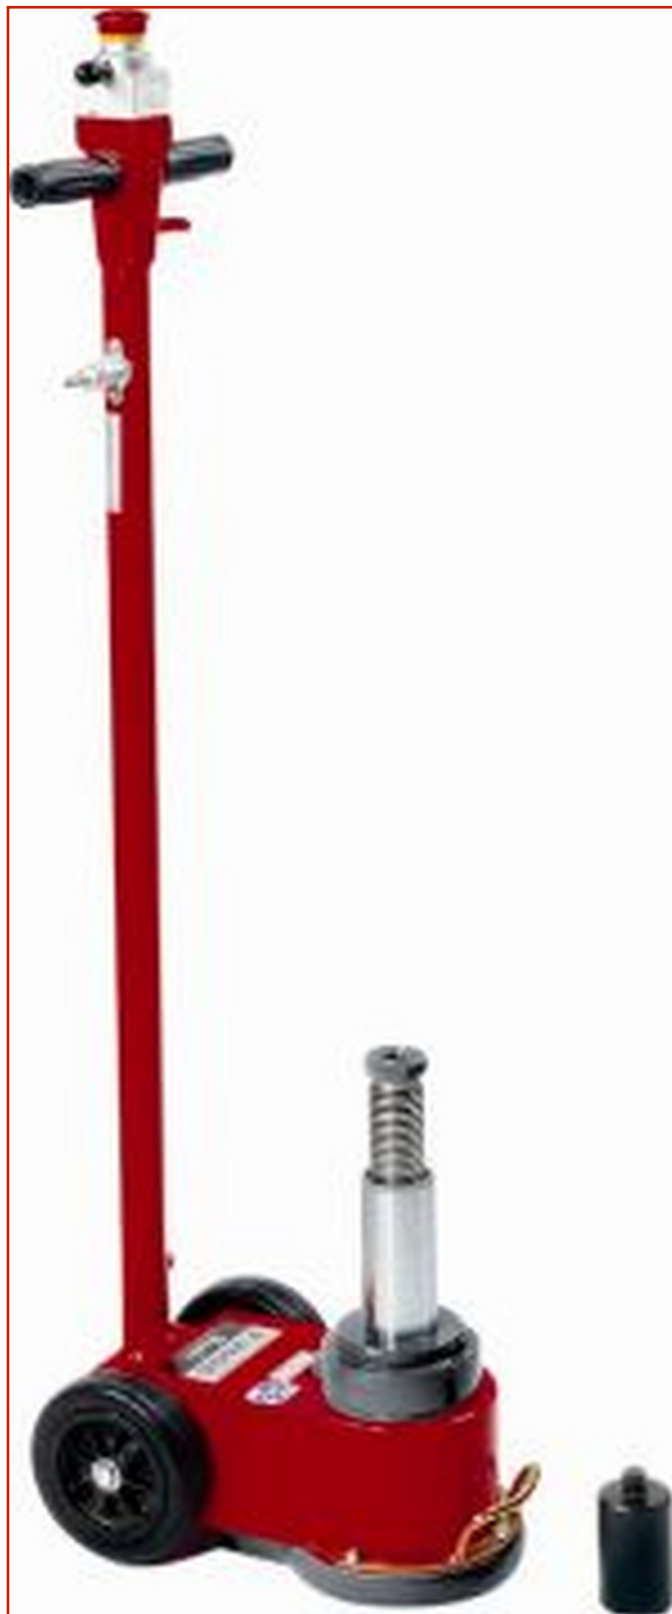

CAR / TRUCK > AUTO / AUTOCARRO - LIFTERS

## PASQUIN LIFT P250 C

Code: **ACR0100000010**

**TOSI SNC**