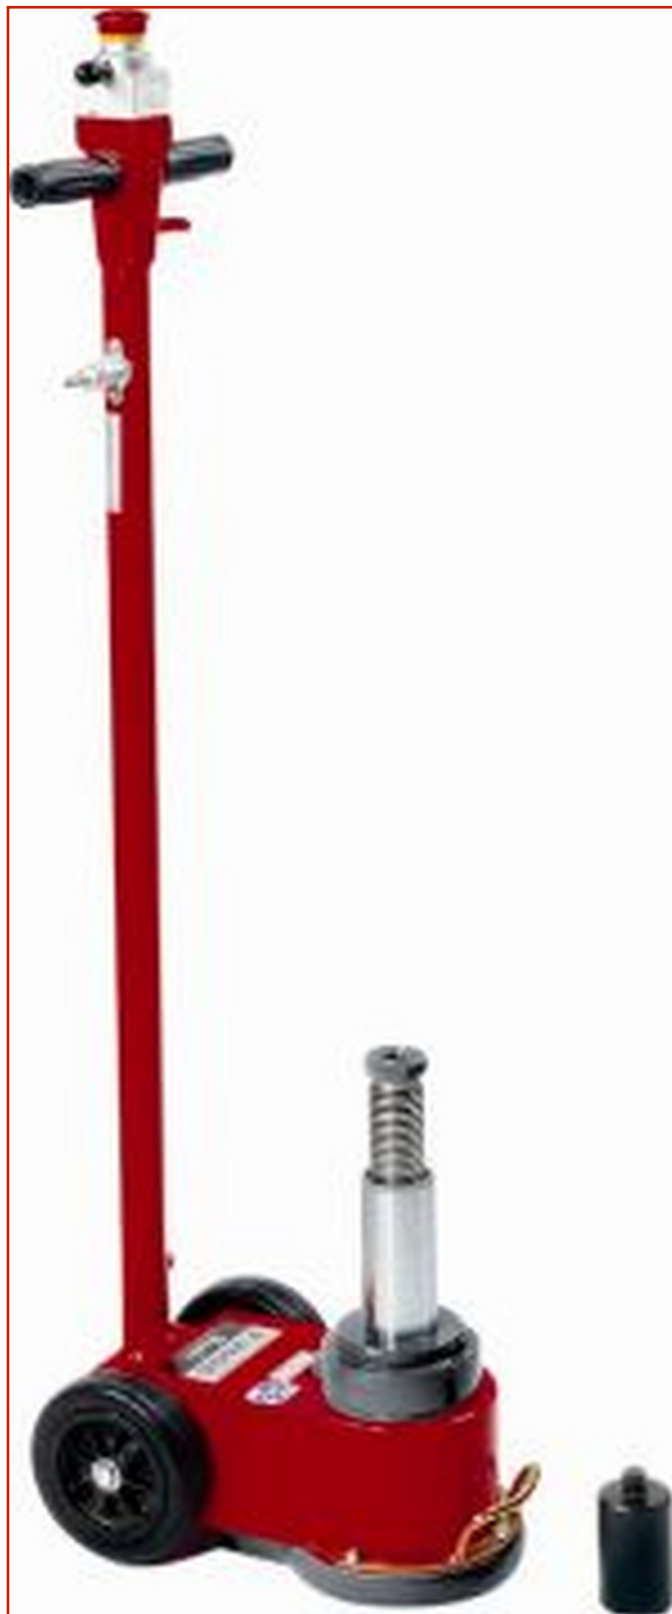

CAR / TRUCK > AUTO / AUTOCARRO - LIFTERS

PASQUIN LIFT P250 C

Code: **ACR0100000010**

TOSI SNC