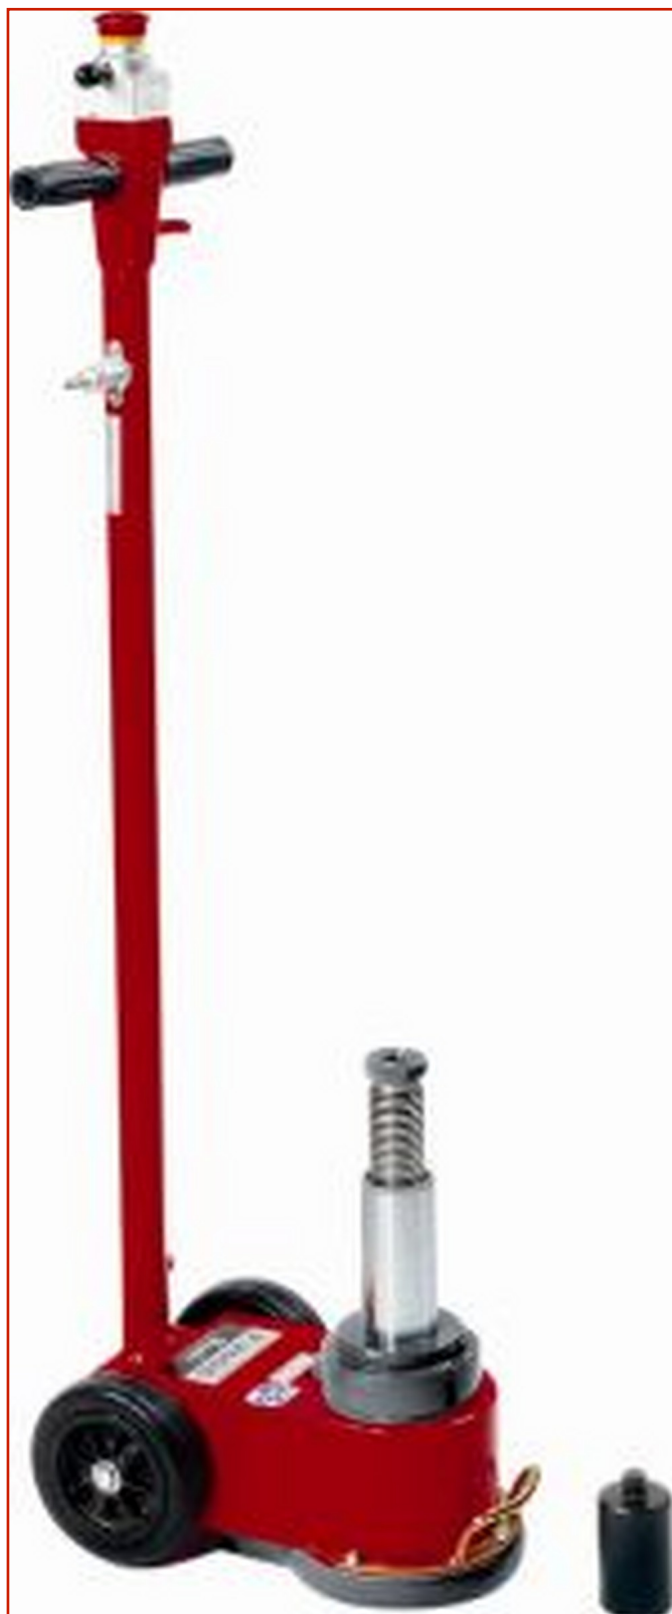

CAR / TRUCK > AUTO / AUTOCARRO - LIFTERS

PASQUIN LIFT P250 C

Code: **ACR0100000010**

TOSI SNC