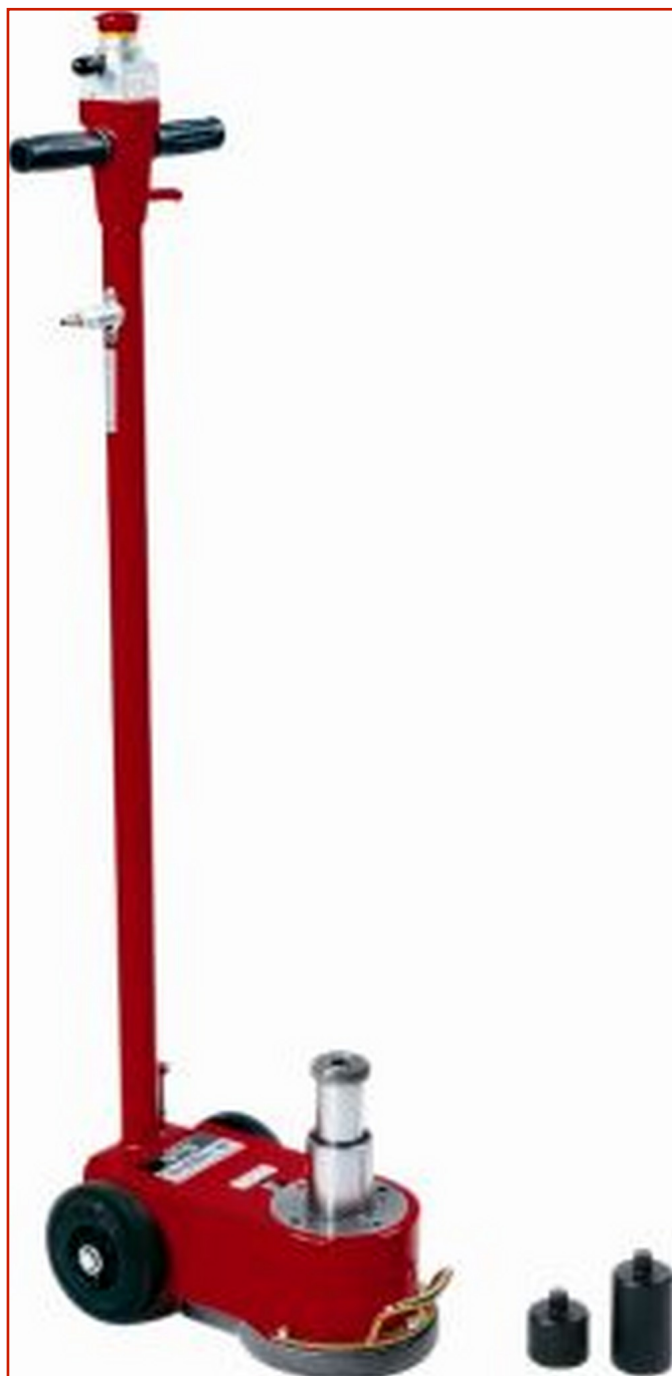

CAR / TRUCK > AUTO / AUTOCARRO - LIFTERS

PASQUIN LIFT P182C

Code: **ACR010000007**

TOSI SNC