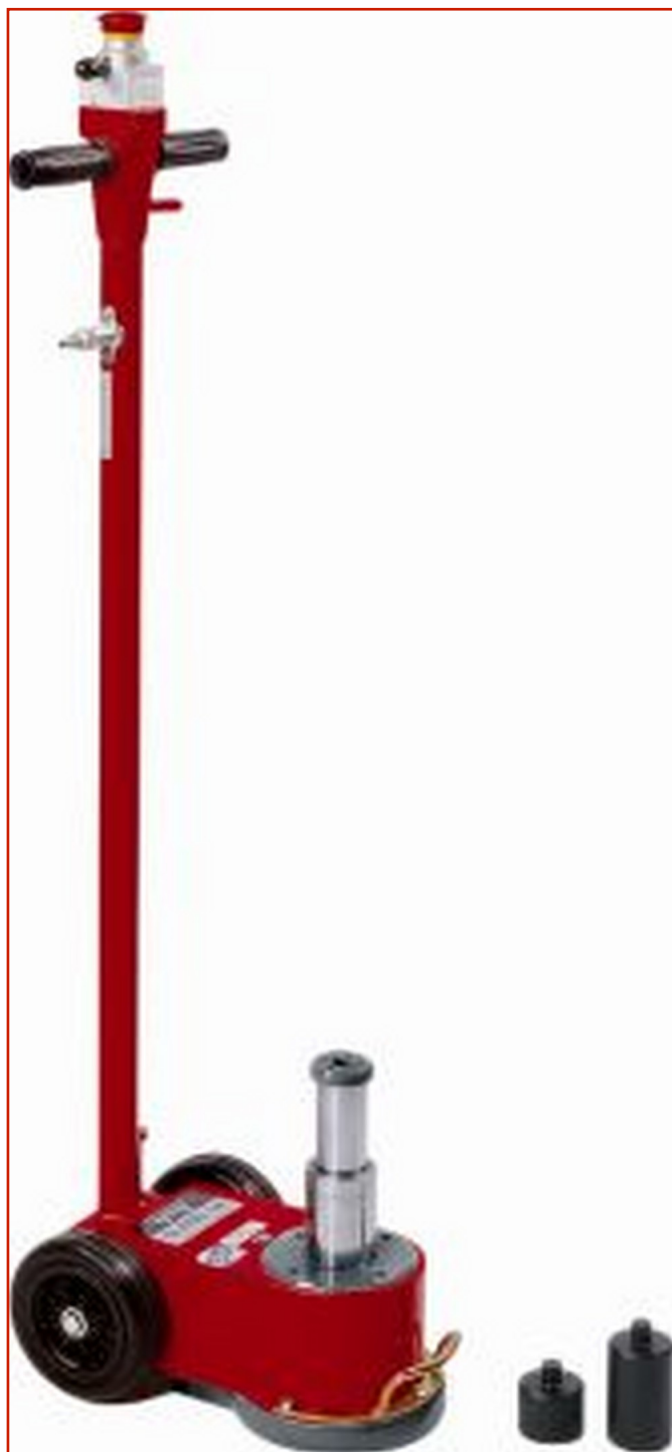

CAR / TRUCK > AUTO / AUTOCARRO - LIFTERS

PASQUIN LIFT P152C

Code: **ACR0100000006**

TOSI SNC