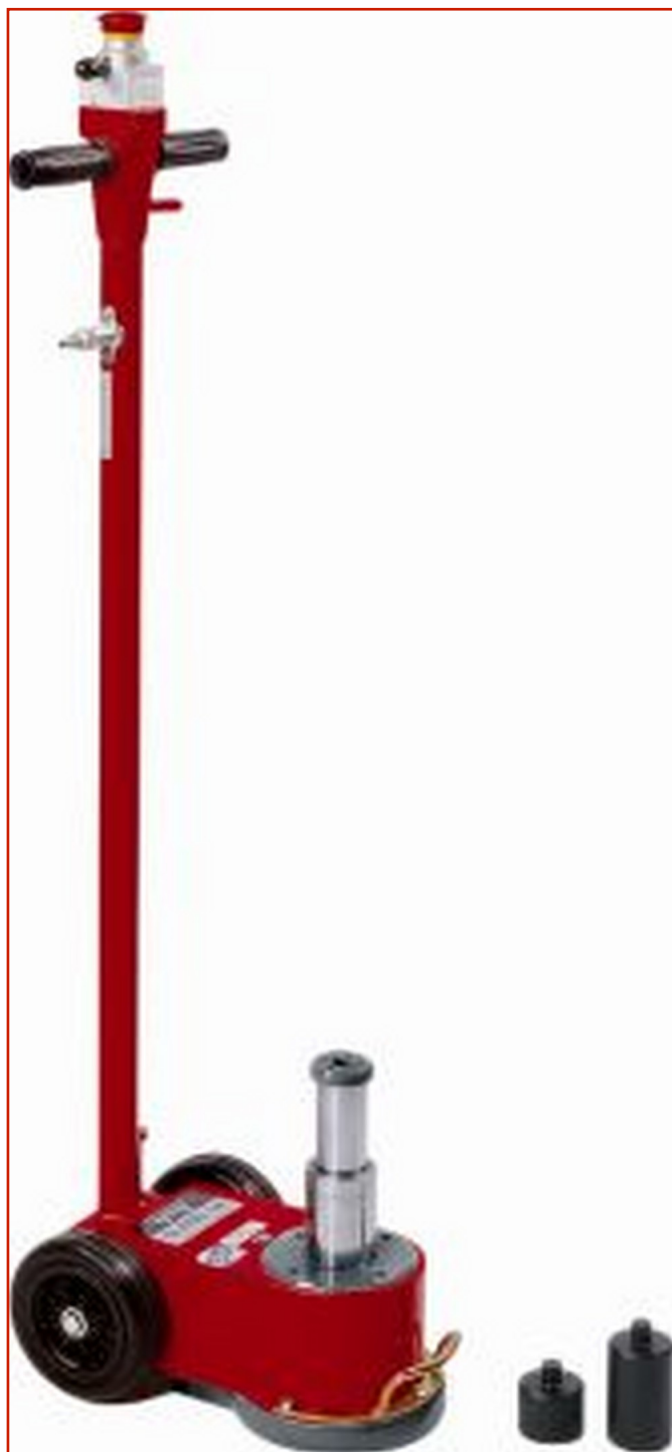

CAR / TRUCK > AUTO / AUTOCARRO - LIFTERS

PASQUIN LIFT P152C

Code: **ACR010000006**

TOSI SNC