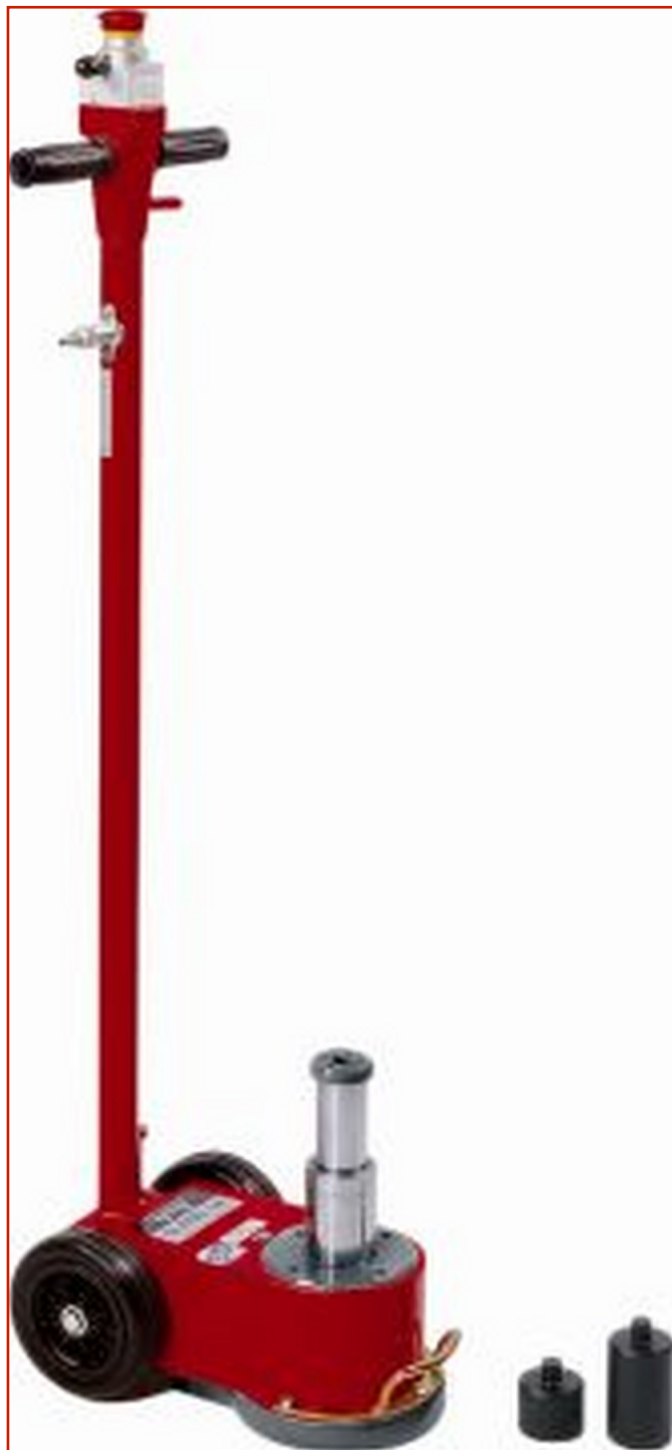

CAR / TRUCK > AUTO / AUTOCARRO - LIFTERS

## PASQUIN LIFT P152C

Code: **ACR0100000006**

**TOSI SNC**