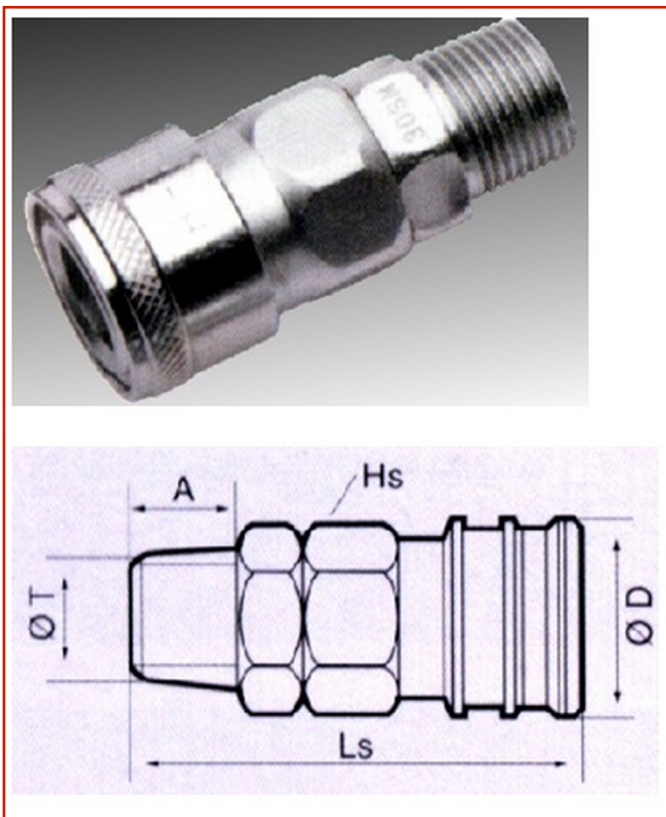

CAR / TRUCK > CAR / TRUCK - CONNECTORS AND TUBES

**QUICK CONNECTOR SM**Code: **MCO02NXXA0006**

Quick connector model SM. Model with male thread.

TOSI SNC