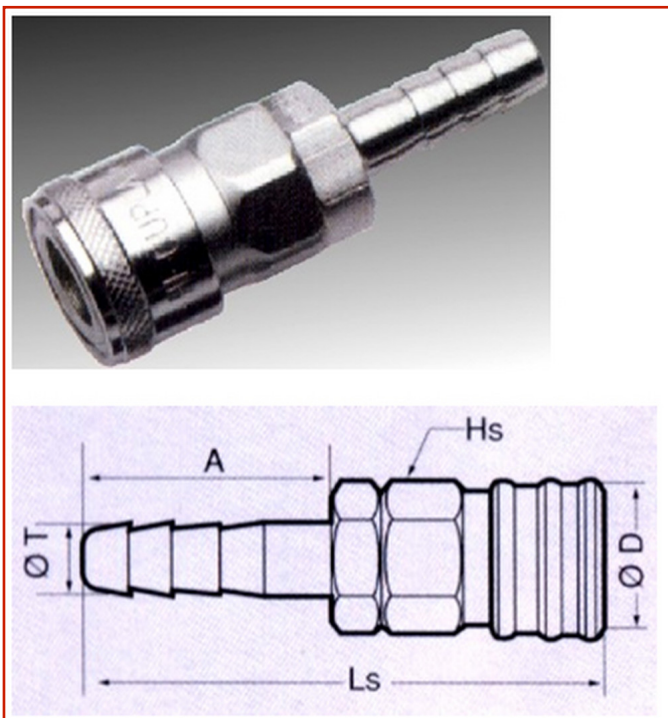

CAR / TRUCK > CAR / TRUCK - CONNECTORS AND TUBES

**QUICK CONNECTOR SH**Code: **MCO02NXXA0004**

Quick connector SH model.