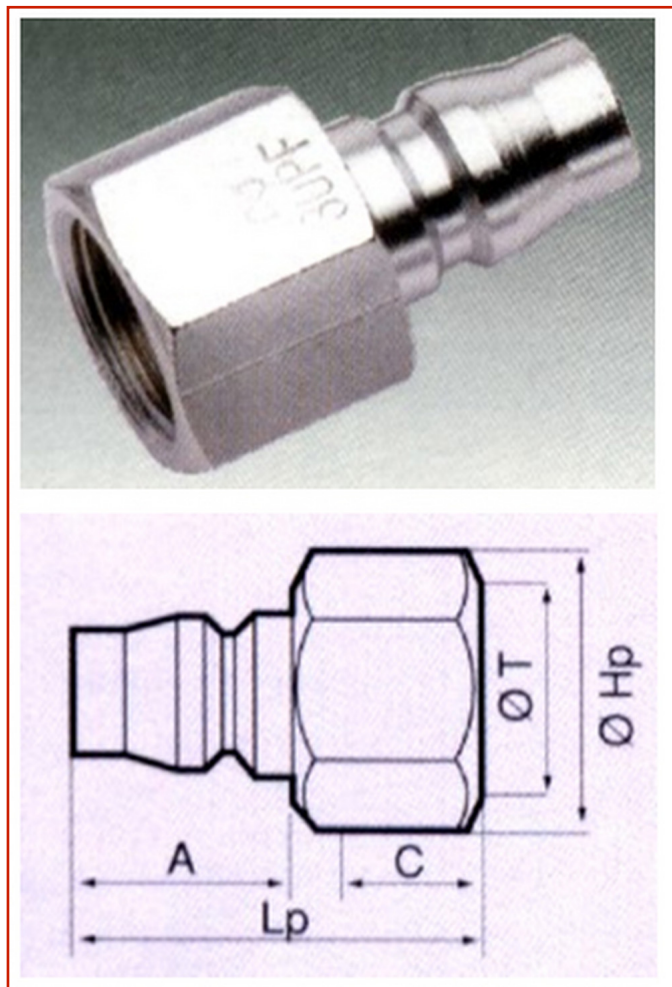

CAR / TRUCK > CAR / TRUCK - CONNECTORS AND TUBES

**QUICK CONNECTOR PF**Code: **MCO02NXXA0031**

Quick connector PF model. Model with female thread.

TOSI SNC