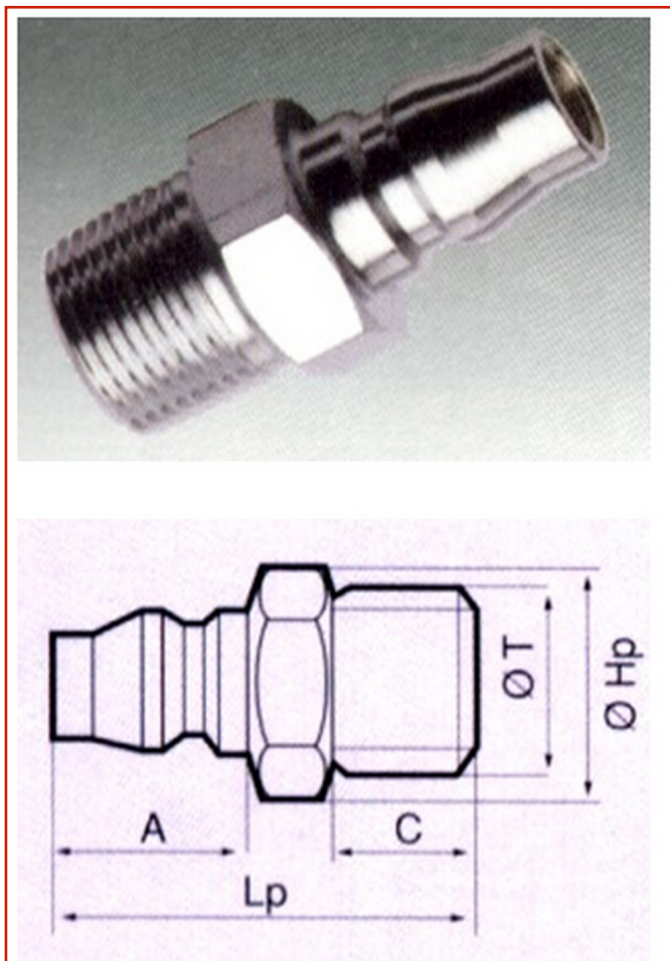

CAR / TRUCK > CAR / TRUCK - CONNECTORS AND TUBES

**QUICK CONNECTOR PM**Code: **MCO02NXXA0028**

Quick connector PM model. Model with male thread.

TOSI SNC