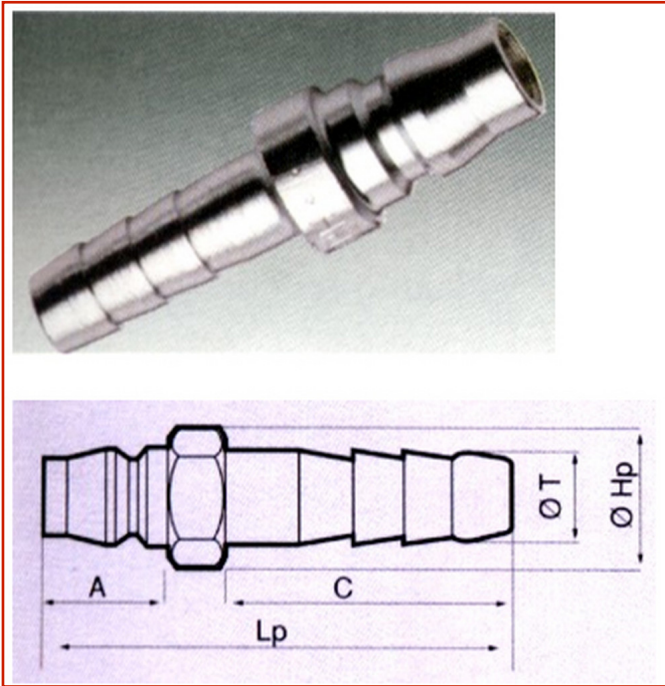

CAR / TRUCK > CAR / TRUCK - CONNECTORS AND TUBES

QUICK CONNECTOR PH

Code: **MCO02NXXA0035**

Quick connector, PH model.