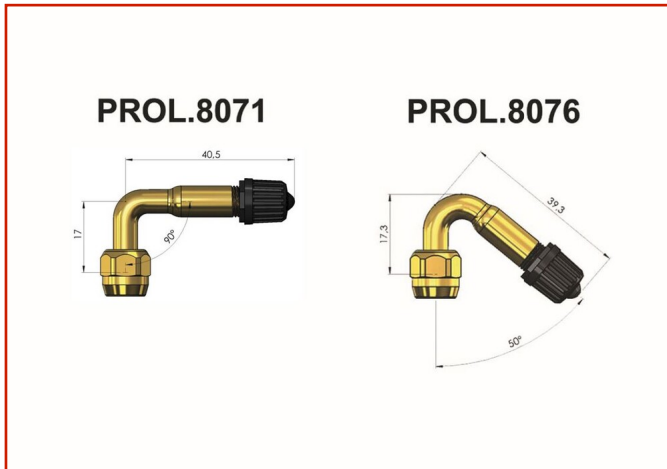

CAR / TRUCK > CAR / TRUCK - VALVES AND ACCESSORIES > VALVE TRUCK

RIGID CURVE EXTENTION

Code: **MMO04VFXA0014**

rigid curve valve extension

TOSI SNC