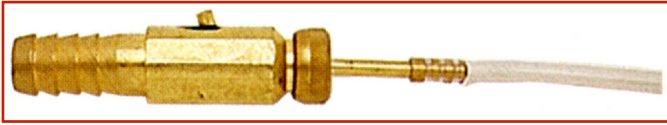

CAR / TRUCK > CAR / TRUCK - VALVES AND ACCESSORIES > ACCESSORIES FOR VALVE CAR AND TRUCK

WATER REFILLER 8301

Code: **MMO03XAXA0003**

Connector to refill water

TOSI SNC