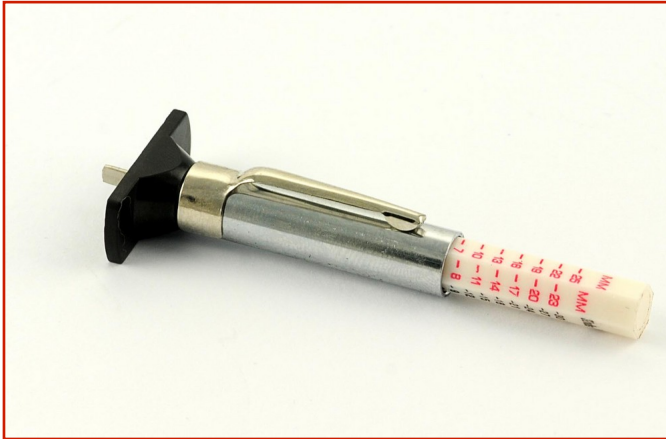

CAR / TRUCK > CAR / TRUCK - VALVES AND ACCESSORIES > ACCESSORIES FOR VALVE CAR AND TRUCK

TREAD MEASURER

Code: **MOF03XXXX0031**

Double scale tread measurer