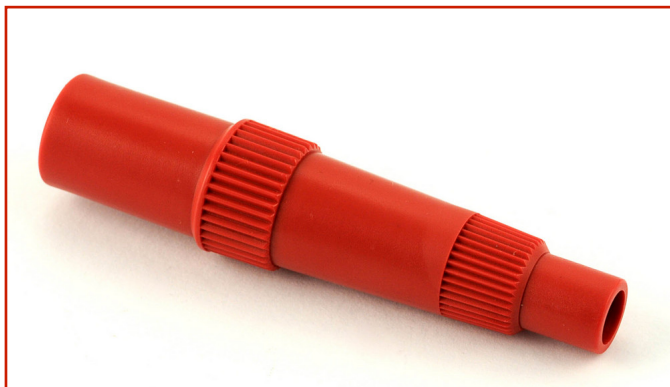

CAR / TRUCK > CAR / TRUCK - VALVES AND ACCESSORIES > ACCESSORIES FOR VALVE CAR AND TRUCK

**VALVE CORE / CAPS  
SCREWDRIVER**

Code: **MMO01X2XA0022**

Plastic screwdriver to unscrew valve core and caps