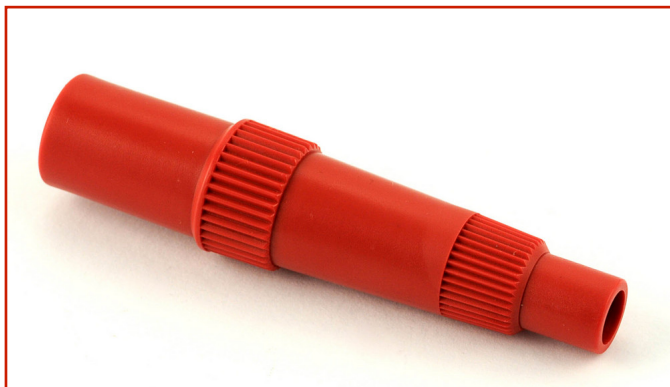

CAR / TRUCK > CAR / TRUCK - VALVES AND ACCESSORIES > ACCESSORIES FOR VALVE CAR AND TRUCK

**VALVE CORE / CAPS
SCREWDRIVER**

Code: **MMO01X2XA0022**

Plastic screwdriver to unscrew valve core and caps