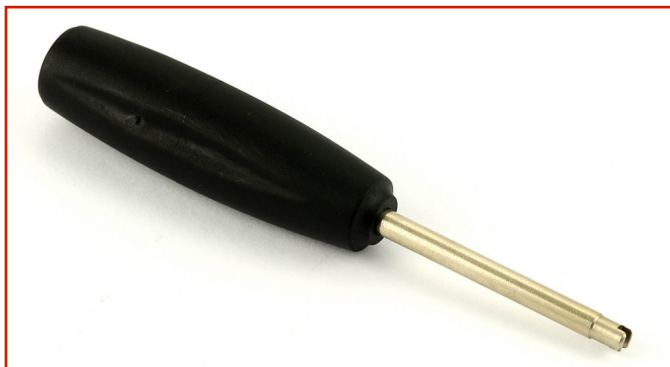

CAR / TRUCK > CAR / TRUCK - VALVES AND ACCESSORIES > ACCESSORIES FOR VALVE CAR AND TRUCK

TRACTOR VALVE CORE SCREWDRIVER

Code: **MMO01X2XA0021**

Tractor standard plastic handle valve core screwdriver