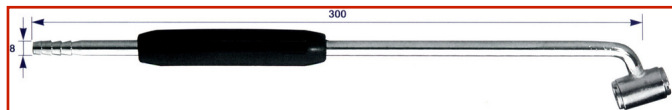

CAR / TRUCK &gt; CAR / TRUCK - INFLATION AND CONTROL

**WATUSSO INFLATOR JUNCTION**Code: **MGO03GXXX0010**

Raccordo di gonfiaggio.

Lunghezza: 300 mm

Diametro: 8 mm

**TOSI SNC**