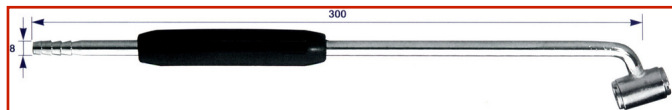

CAR / TRUCK > CAR / TRUCK - INFLATION AND CONTROL

**WATUSSO INFLATOR JUNCTION**Code: **MGO03GXXX0010**

Raccordo di gonfiaggio.

Lunghezza: 300 mm

Diametro: 8 mm

TOSI SNC