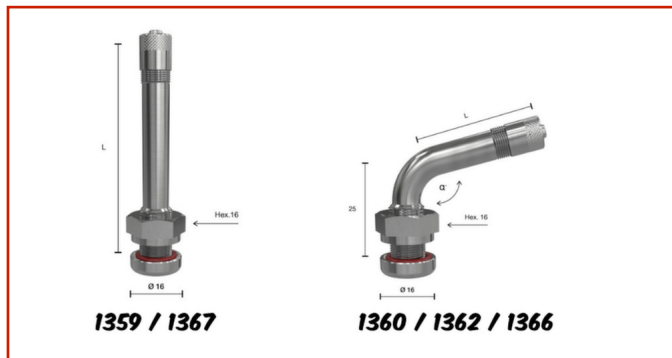

CAR / TRUCK > CAR / TRUCK - VALVES AND ACCESSORIES > VALVE TRUCK

**TRUCK TUBELESS VALVE 1359 /
1360 / 1362 / 1366 / 1367**Code: **MMO03ATXA0038**

Valvola tubeless per autocarro con foro cerchio 9,7 mm (0,389")