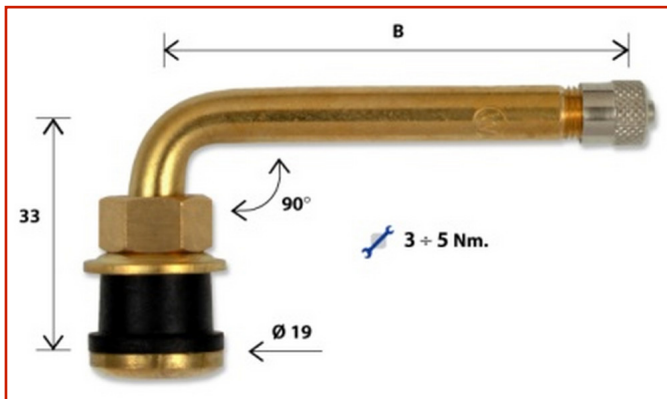

CAR / TRUCK > CAR / TRUCK - VALVES AND ACCESSORIES > VALVE TRUCK

**TRUCK TUBELESS VALVE 1443 /
1445 / 1446**Code: **MMO03ATXB0013**

Valvola tubeless in ottone per autocarro con foro cerchione 16 mm (0,625")