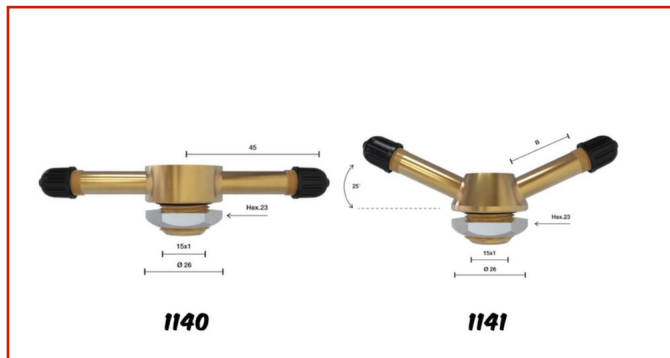

CAR / TRUCK > CAR / TRUCK - VALVES AND ACCESSORIES > VALVE TRUCK

**TRUCK TUBELESS VALVE 1140
/1141**Code: **MMO03ATXB0010**

Valvola tubeless in ottone per autocarro con foro cerchione 16 mm (0,625")

TOSI SNC