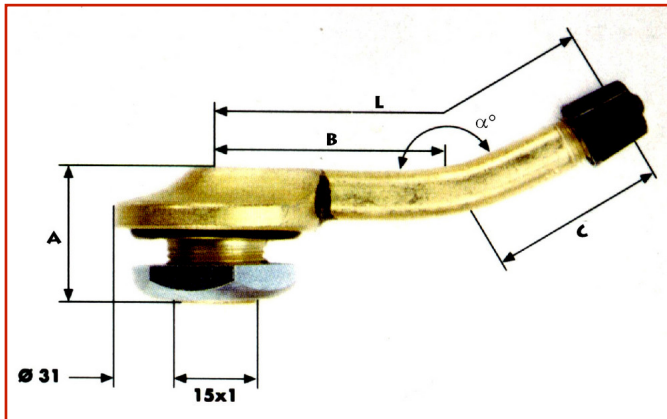

CAR / TRUCK &gt; CAR / TRUCK - VALVES AND ACCESSORIES &gt; VALVE TRUCK

**TRUCK TUBELESS VALVE**Code: **MMO03ATXA0073**

Valvola tubeless in ottone per autocarro e autobus per cerchi con foro 20,5 mm (0.807")