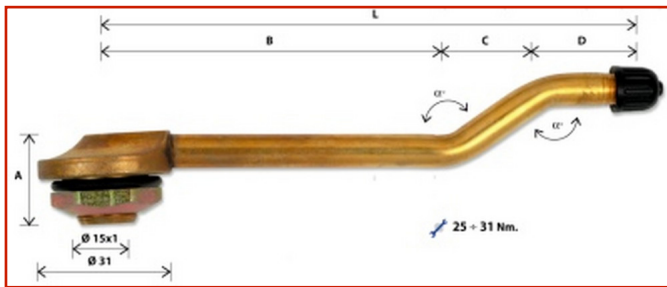

CAR / TRUCK > CAR / TRUCK - VALVES AND ACCESSORIES > VALVE TRUCK

**TRUCK TUBELESS VALVE**Code: **MMO03ATXC0007**

Valvola tubeless in ottone per autocarro e autobus per cerchi con foro 20,5 mm (0.807")

TOSI SNC