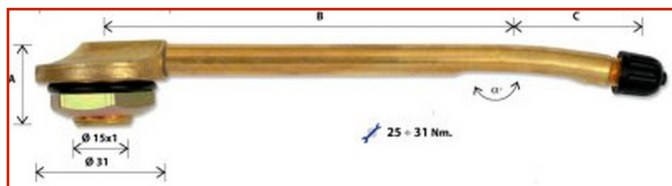

CAR / TRUCK &gt; CAR / TRUCK - VALVES AND ACCESSORIES &gt; VALVE TRUCK

**TRUCK TUBELESS VALVE**Code: **MMO03ATXA0075**

Valvola tubeless in ottone per autocarro e autobus per cerchi con foro 20,5 mm (0.807")