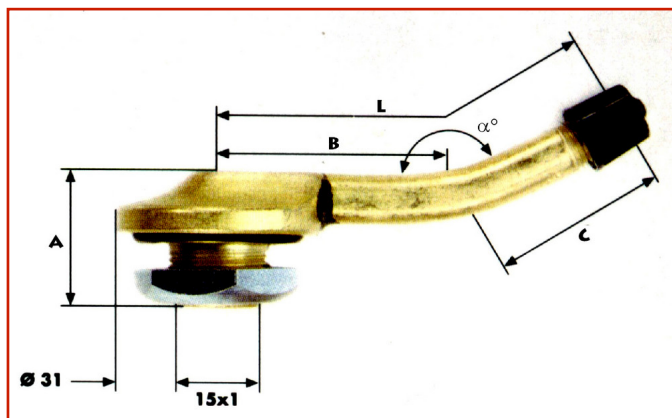

CAR / TRUCK &gt; CAR / TRUCK - VALVES AND ACCESSORIES &gt; VALVE TRUCK

**TRUCK TUBELESS VALVE**Code: **MMO03ATXA0073**

Valvola tubeless in ottone per autocarro e autobus per cerchi con foro 20,5 mm (0.807")