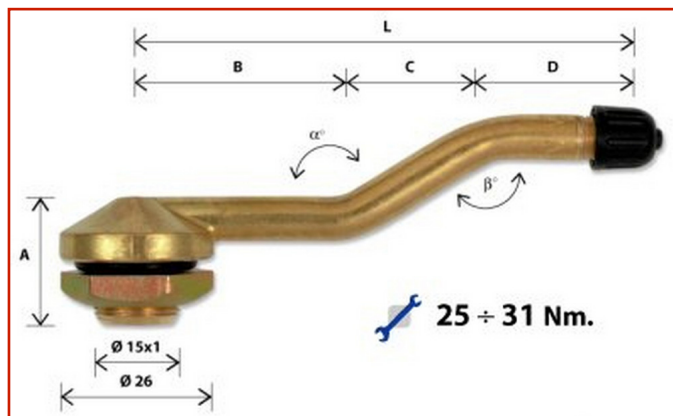

CAR / TRUCK > CAR / TRUCK - VALVES AND ACCESSORIES > VALVE TRUCK

**TRUCK TUBELESS VALVE**Code: **MMO03ATXA0070**

Valvola tubeless in ottone per autocarro e autobus per cerchi con foro 15,7 mm (0.625")