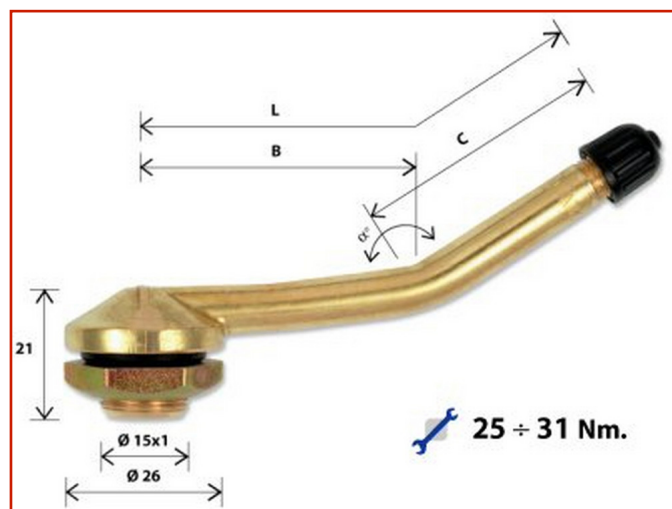

CAR / TRUCK > CAR / TRUCK - VALVES AND ACCESSORIES > VALVE TRUCK

**TRUCK TUBELESS VALVE**Code: **MMO03ATXA0068**

Valvola tubeless in ottone per autocarro e autobus per cerchi con foro 15,7 mm (0.625")

TOSI SNC