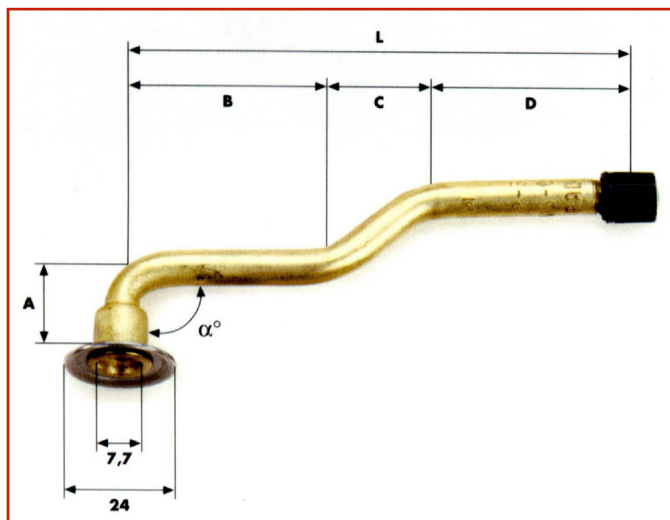

CAR / TRUCK &gt; CAR / TRUCK - VALVES AND ACCESSORIES &gt; VALVE TRUCK

**UNIVERSAL TRUCK SCREW-ON VALVE**

6301 / 6305 / 6306

Code: **MMO03AAXA0025**

Valvola avvitabile universale per autocarro e Bus.

10 PCS PACKAGE