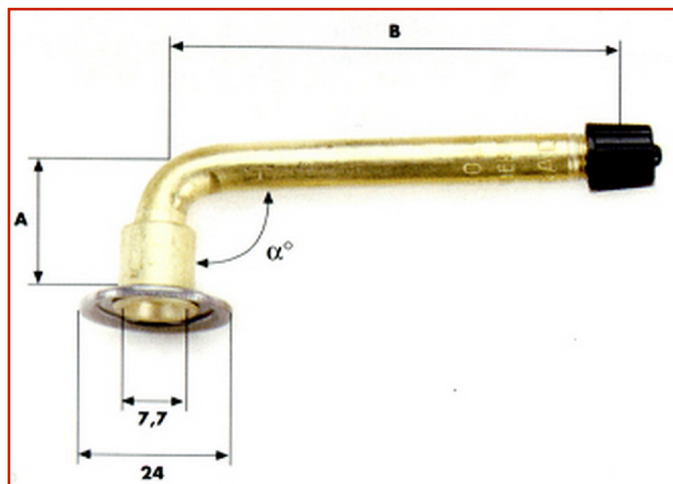

CAR / TRUCK > CAR / TRUCK - VALVES AND ACCESSORIES > VALVE TRUCK

**UNIVERSAL TRUCK SCREW-ON VALVE**6101 / 6102 / 6104 / 6105 / 6109 / 6110 / 6112 /
6115 / 6118 / 6120 / 6122 / 6124 / 6126 / 6127Code: **MMO03AAXA0004**

Valvola avvitabile universale per autocarro e Bus.

10 PCS PACKAGE

TOSI SNC