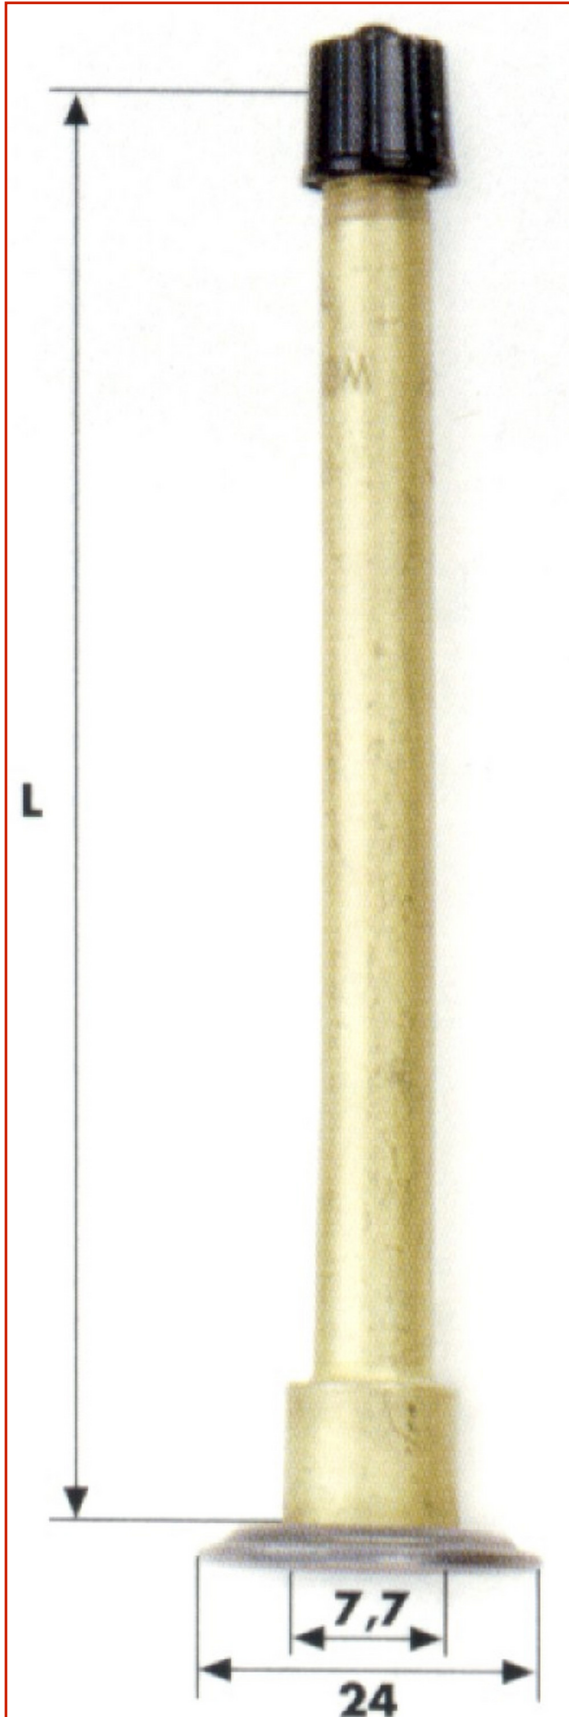

CAR / TRUCK > CAR / TRUCK - VALVES AND ACCESSORIES > VALVE TRUCK

UNIVERSAL TRUCK SCREW-ON VALVE 1602

Code: **MMO03AAXA0003**

TOSI SNC

TOSI SNC

Valvola TR 227 avvitabile dritta universale (Michelin 573)
Per autocarro e Bus.

Lunghezza: 67 mm

10 PCS PACKAGE