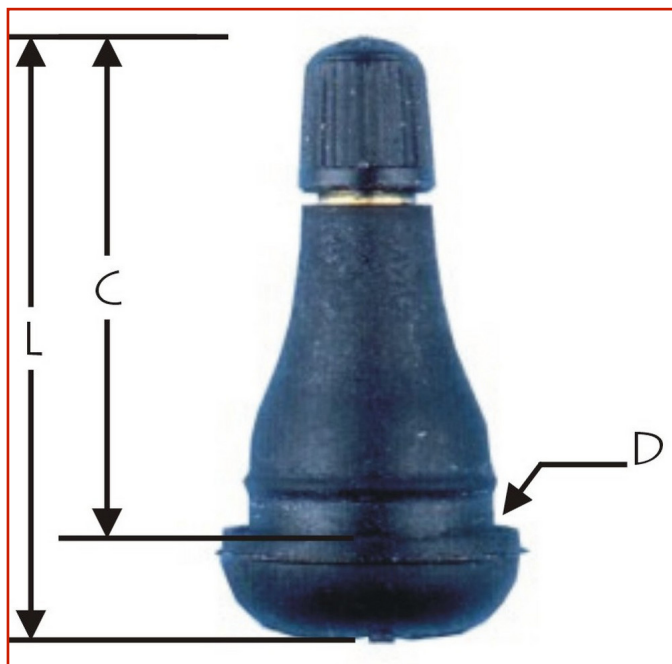

CAR / TRUCK > CAR / TRUCK - VALVES AND ACCESSORIES > VALVE CAR

**VALVE TR SNAP IN 15,7 mm**Code: **MMO03VTXB0081**

Valvola snap-in per pneumatici tubeless con foro cerchio da 15,7 mm.

TOSI SNC