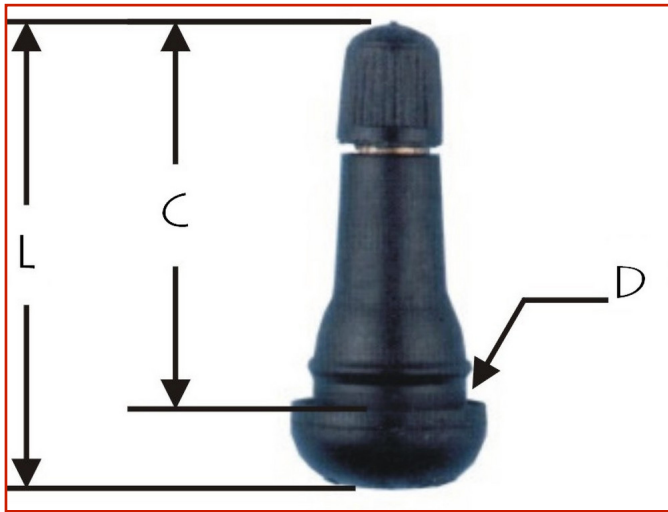

CAR / TRUCK > CAR / TRUCK - VALVES AND ACCESSORIES > VALVE CAR

VALVE TR SNAP IN 11,5 mm

Valve for 11,5 mm rim hole

Code: **MMO03VTXB0102**

Valvola snap-in per pneumatici tubeless
Per foro cerchio da 11,5 mm