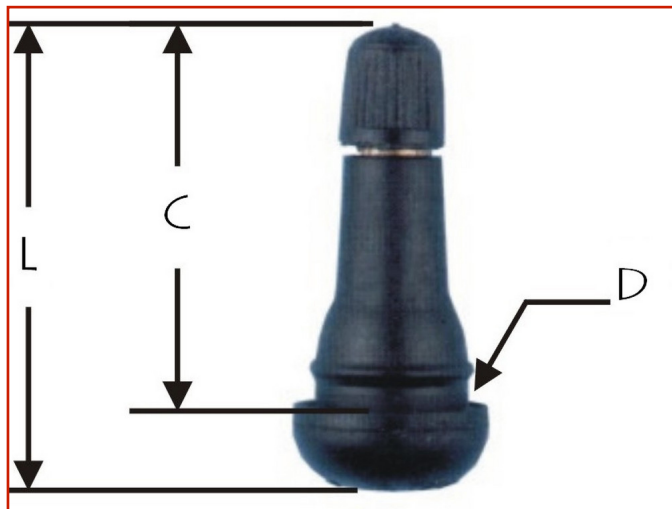

CAR / TRUCK > CAR / TRUCK - VALVES AND ACCESSORIES > VALVE CAR

VALVE TR SNAP IN 11,5 mm

Valve for 11,5 mm rim hole

Code: **MMO03VTXB0069**

Valvola snap-in per pneumatici tubeless
Per foro cerchio da 11,5 mm