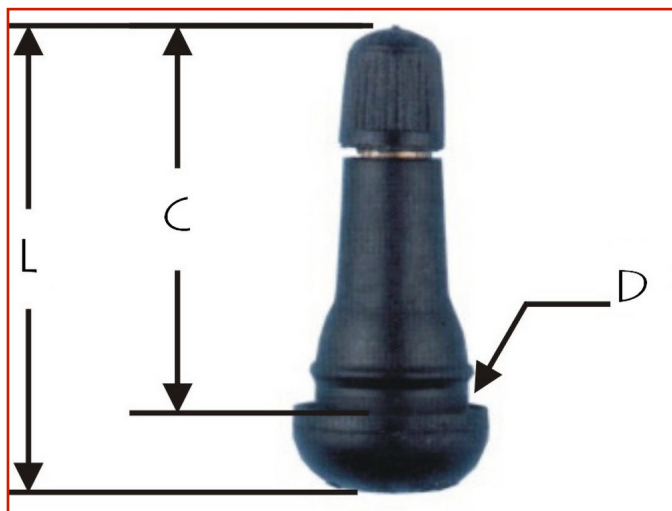

CAR / TRUCK > CAR / TRUCK - VALVES AND ACCESSORIES > VALVE CAR

VALVE TR SNAP IN 11,5 mm

Valve for 11,5 mm rim hole

Code: **MMO03VTXB0069**

Valvola snap-in per pneumatici tubeless
Per foro cerchio da 11,5 mm