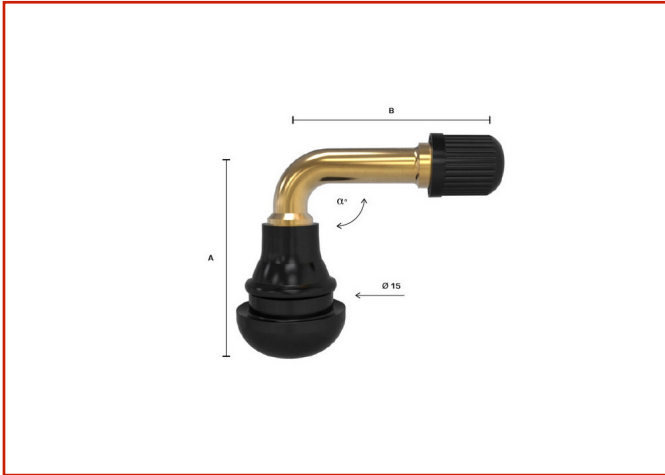

MOTORBIKE &gt; MOTORCYCLES - VALVES &amp; ACCESSORIES

**VALVE TUSCO 2009**Code: **MMO03MTXX0033**

Brass valve with rubber base for scooter.

**TOSI SNC**