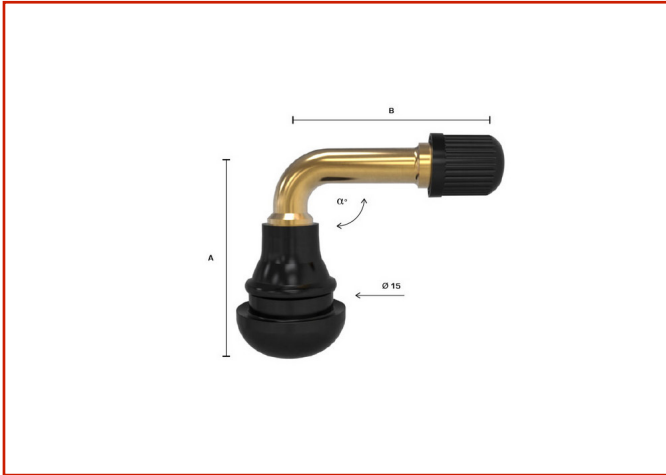

MOTORBIKE > MOTORCYCLES - VALVES & ACCESSORIES

VALVE TUSCO 2009

Code: **MMO03MTXX0033**

Brass valve with rubber base for scooter.