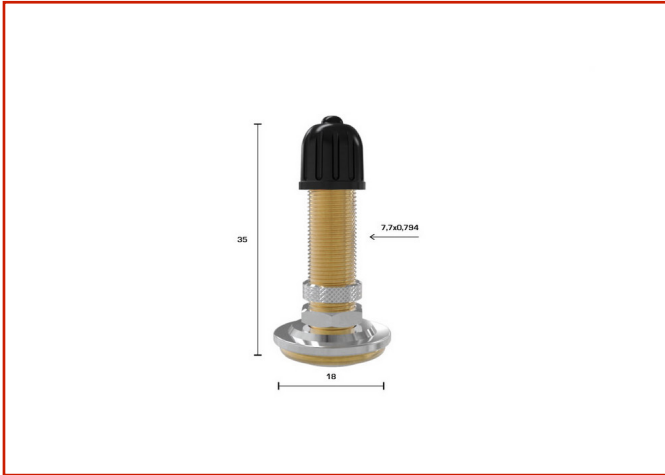

MOTORBIKE > MOTORCYCLES - VALVES & ACCESSORIES

**VALVE 515**Code: **MMO03MTXX0010**

Valves for cycle and scooter , composed of a metallic base to the air chamber.

TOSI SNC