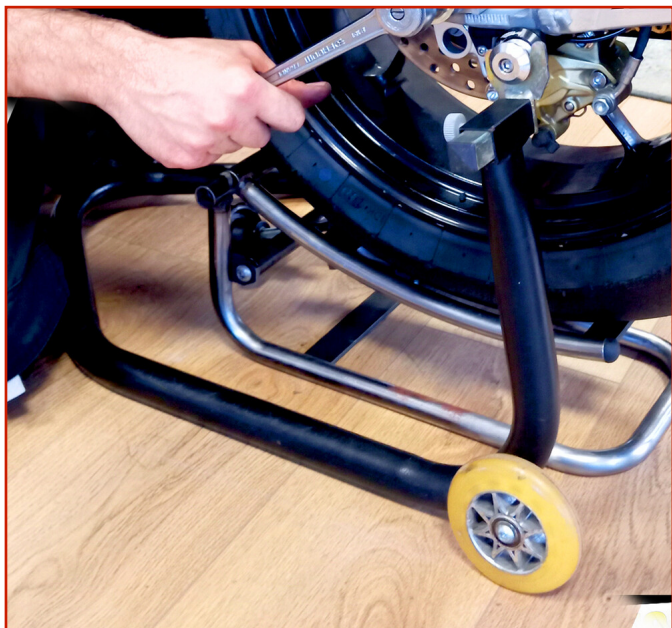

MOTORBIKE > BIKE - EASELS / PINS / STANDS / SLIDERS / ACCESSORIES > STANDS

SMP wheel lift

Code:

The SMP Wheel Lift stands out for its ability to facilitate the removal and reinsertion of the wheel pin, an often complex and laborious operation. Thanks to its ergonomic design and cutting-edge technology, the lift reduces the risk of injury and increases the speed of tire change.