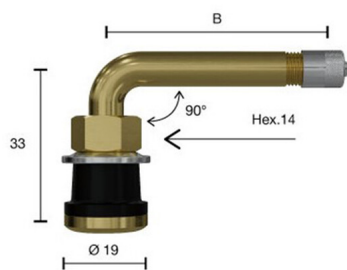

CAR / TRUCK > CAR / TRUCK - VALVES AND ACCESSORIES > VALVE CAR

1443.9**1443.9 TPMS**

Nickel plated valves for alloy rims

Code: **MMO03ATXG0037**

Nickel-plated valves for light alloy rims VV85 screw included