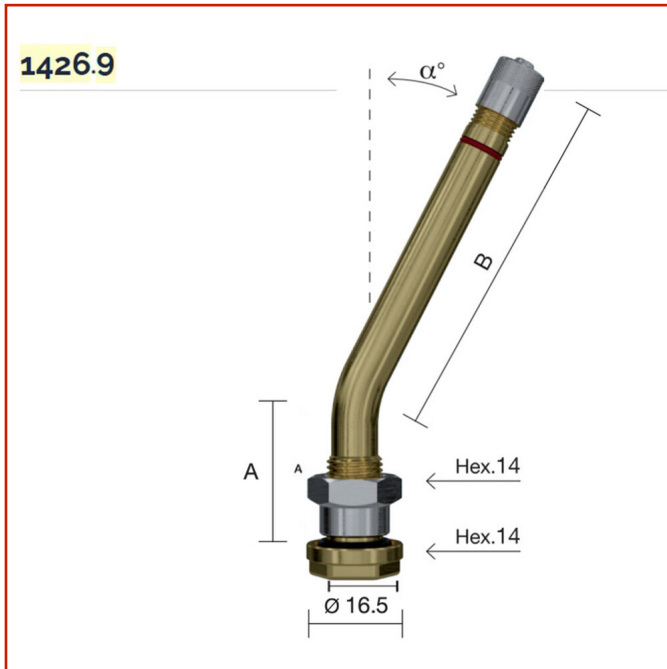

CAR / TRUCK > CAR / TRUCK - VALVES AND ACCESSORIES > VALVE CAR

1426.9 TPMS

Nickel plated valves for alloy rims

Code: **MMO03ATXG0032**

Nickel-plated valves for light alloy rims VV85 screw included