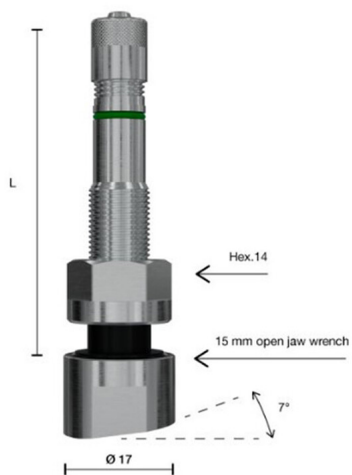

CAR / TRUCK > CAR / TRUCK - VALVES AND ACCESSORIES > VALVE CAR

1319**1319 TPMS**

Nickel plated valves for alloy rims

Code: **MMO03ATXG0029**

Nickel-plated valves for light alloy rims VV85 screw included

TOSI SNC