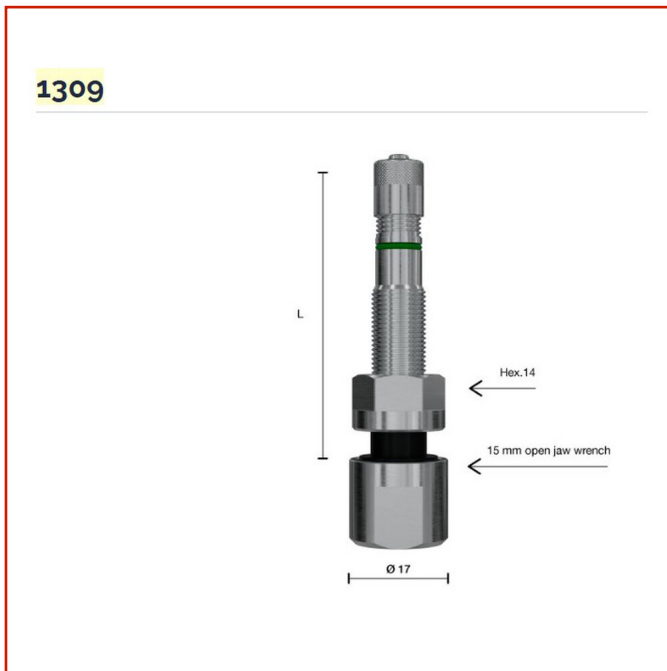

CAR / TRUCK > CAR / TRUCK - VALVES AND ACCESSORIES > VALVE CAR

1309 TPMS

Nickel plated valves for alloy rims

Code: **MMO03ATXG0028**

Nickel-plated valves for light alloy rims VV85 screw included

TOSI SNC