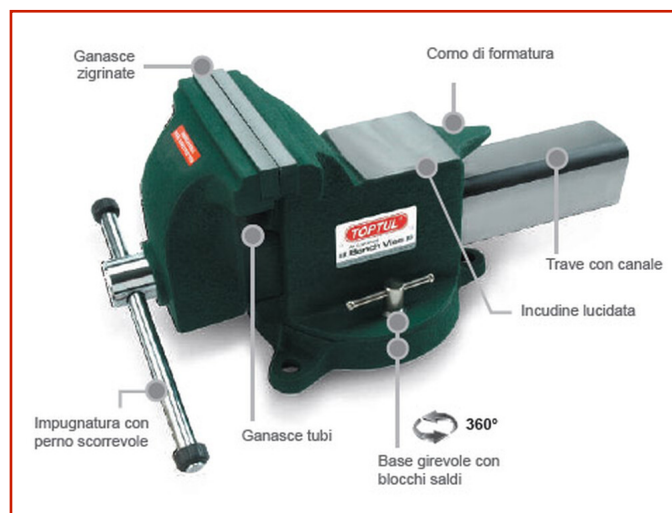

CAR / TRUCK > CAR / TRUCK - VARIOUS

SWIVEL STEEL CLAMP

Code: **MUT02TXXX0023**

TOSI SNC