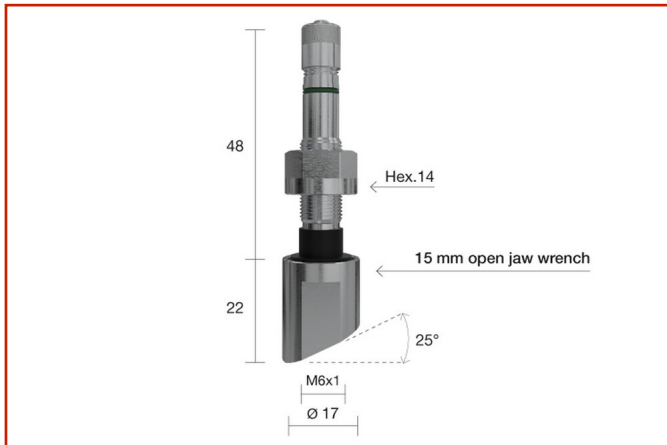

### 1314 TPMS valve

Nickel plated valves for alloy rims

Code:

Nickel-plated valves for light alloy rims VV85 screw included