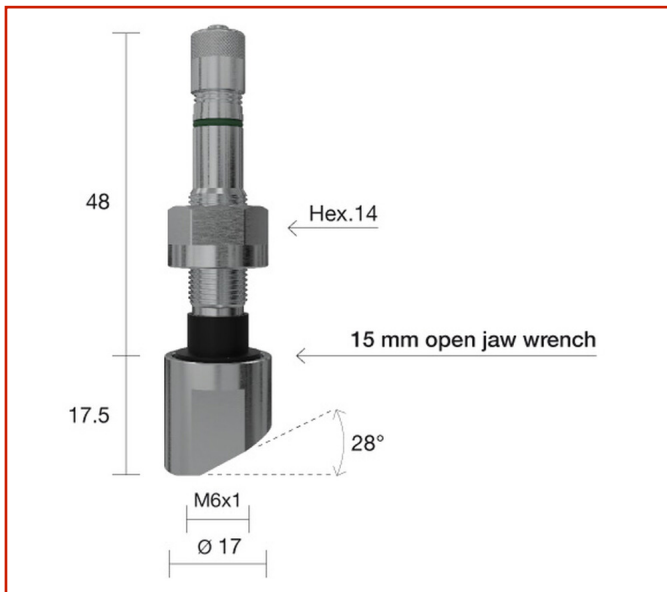

CAR / TRUCK > CAR / TRUCK - VALVES AND ACCESSORIES > VALVE CAR

1313 TPMS

Nickel plated valves for alloy rims

Code: **MMO03ATXG0019**

Nickel-plated valves for light alloy rims VV85 screw included