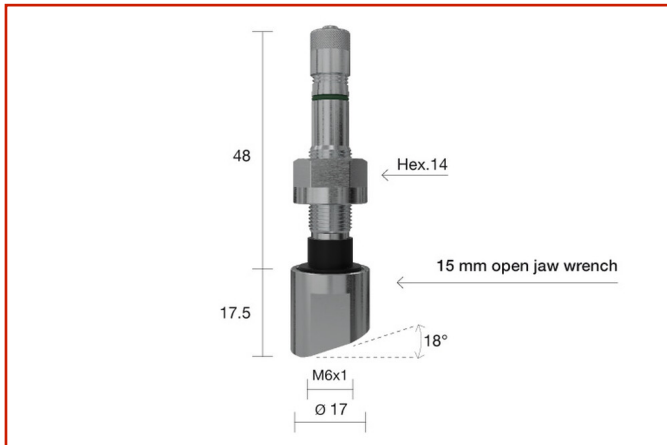

CAR / TRUCK > CAR / TRUCK - VALVES AND ACCESSORIES > VALVE CAR

1312 TPMS

Nickel plated valves for alloy rims

Code: **MMO03ATXG0018**

Nickel-plated valves for light alloy rims VV85 screw included