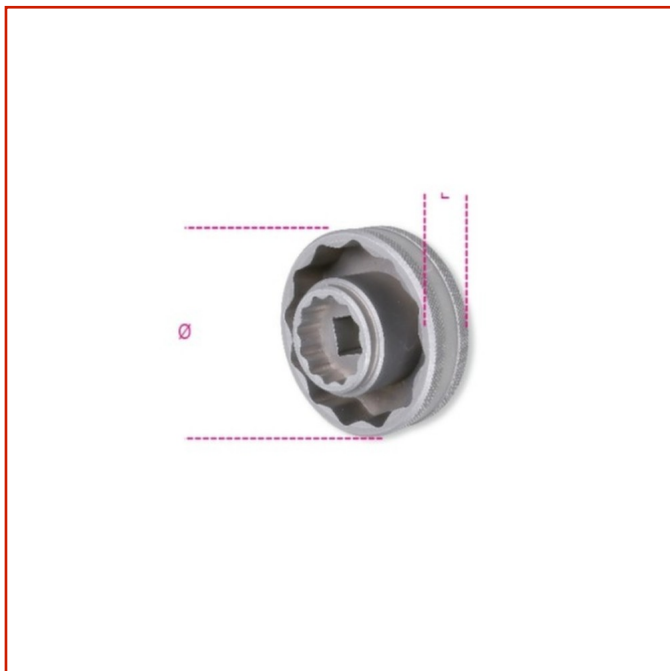

MOTORBIKE > MOTORCYCLES - MATERIAL FOR THE MOUNTING AND DISMOUNTING WHEELS

POLYGONAL SOCKET WRENCH

Code: **030750156**

TOSI SNC