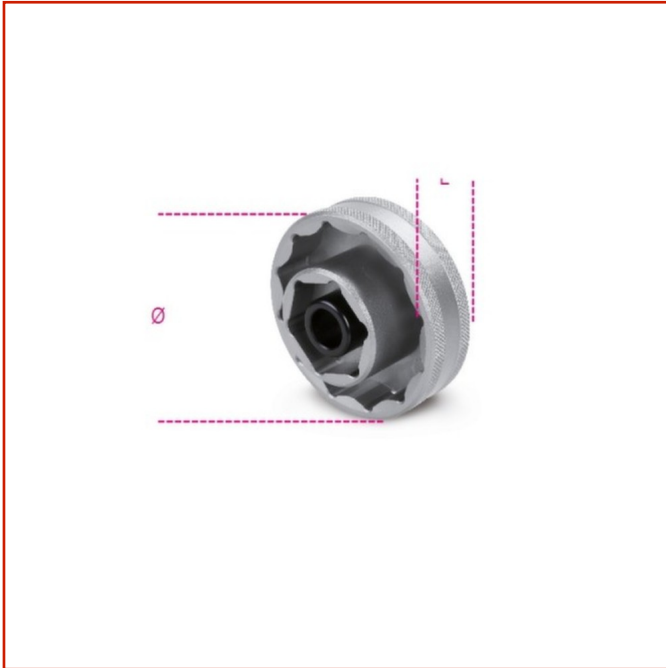

MOTORBIKE > MOTORCYCLES - MATERIAL FOR THE MOUNTING AND DISMOUNTING WHEELS

POLYGONAL SOCKETWRENCH

Code: **030750155**

TOSI SNC